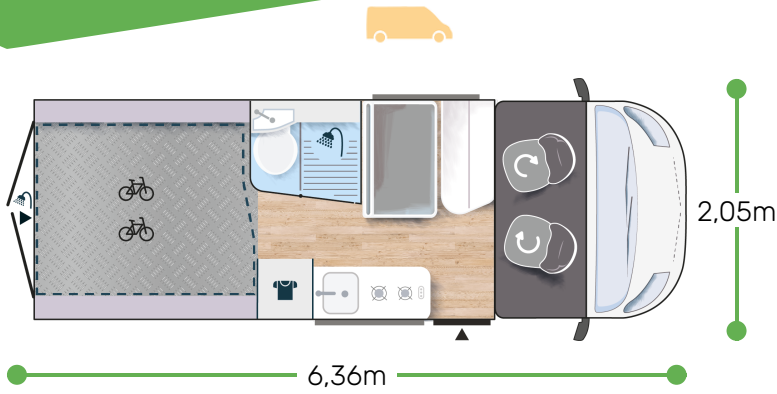

2,61 m
1,88 m

2+1*

3182/3500

156 x 95 (puis 50)
190 (puis 175) x 190 (puis 160)

4000 W / 0 5500 W
diesel
+ gas water heater

84L

Strong points

HIDEAWAY BED 190 X 190CM MAXI GARAGE BATHROOM WITH WINDOW

SPORT LINE ★★★★★

- Motorization 2.2L 140 HP / 103 kW / Auto.
- Rear opening windows
- Exclusive cab front gril black
- Châssis 3T5 light
- Heating using vehicle fuel digitally programmed and used while on the road
- Manual cab air conditioning
- Cabin colour white
- Exclusive exterior decoration
- Driver and passenger airbag
- 100% LED cell lighting inside
- Eco pack: Stop&Start, smart alternator, electronically-controlled fuel pump
- Dining area table extension
- Double-locking windows with combined blinds/screens
- "Cornering" Fog lights
- Large sliding kitchen drawers
- Cab seat covers with matching cushions
- Reinforced insulation "VPS"
- 16" alloy wheels black
- Panoramic skylight
- Electric step
- Maxi Cab
- Exclusive furniture and fabrics
- Engine 140 HP
- Flyscreen door
- Wardrobe
- Painted door handles
- Preset reversing camera
- USB ports
- Rear additional storage
- Cruise control and speed limiter
- Fuel tank capacity 90 L
- Electric de-icing rearview mirrors
- Bathroom with folding partition
- Bathroom with window*
- Exclusive fabrics SPORT
- Swivel seats in the cab, with double armrests and adjustable height
- Exterior table stand
- TPMS : Tire pressure measurable system
- Traction +
- Pack Accessory : Exterior awning, solar panel, Lighting on the outside, Preset double batteries AGM, Wraparound cab blinds, Berth dining area

More info about this vehicle